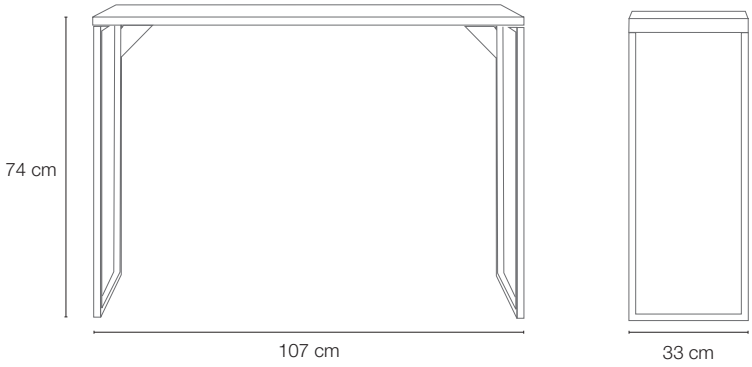

Size

W 100 cm
D 28 cm
H 70 cm

Size

W 107 cm
D 33 cm
H 74 cm

Size

W 121 cm
D 55 cm
H 36 cm

Melamine structure

Available colour:

Sideboard FOUR

4 drawers

2 box unit

Size

W 150 D 40 H 65 cm

Sideboard FOUR

.....
4 drawers

2 box unit

**Console
SMALL**

Size

W 100 D 28 H 70 cm

**Console
LARGE**

Size

W 107 D 33 H 74 cm

Console
SMALL AND LARGE

Console LARGE

W 107 D 33 H 74 cm

Console SMALL

W 100 D 28 H 70 cm

Console LARGE + Console SMALL

Coffee TABLE

.....
Size

W 121 D 55 H 36 cm