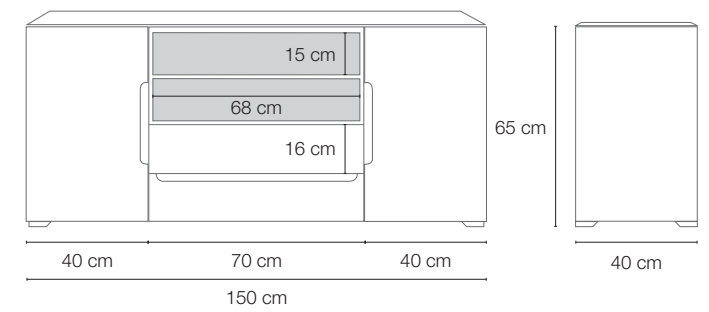

CONSOLE

LARGE

COFFEE TABLE**Size**

W 150 cm
D 40 cm
H 65 cm

Size

W 150 cm
D 40 cm
H 65 cm

Size

W 150 cm
D 40 cm
H 65 cm

Size

W 100 cm
D 28 cm
H 70 cm

Size

W 107 cm
D 33 cm
H 74 cm

Size

W 121 cm
D 55 cm
H 36 cm

Melamine structure

Available colour:

2 box unit

.....
Size

W 150 D 40 H 65 cm

Sideboard OPEN

.....
3 open compartments

2 box unit

Sideboard TWO

.....
2 drawers

2 open compartments

2 box unit

.....
Size

W 150 D 40 H 65 cm

Sideboard TWO

.....
2 drawers

2 open compartments

2 box unit