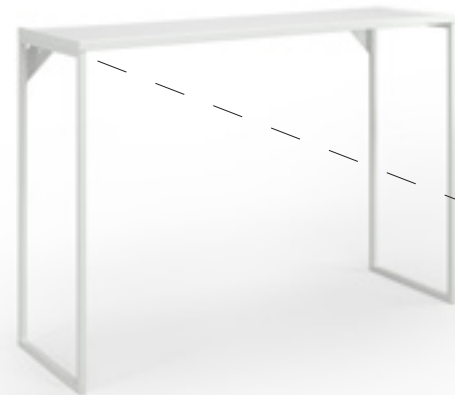

Size

W 100 cm
D 28 cm
H 70 cm

Size

W 107 cm
D 33 cm
H 74 cm

Size

W 121 cm
D 55 cm
H 36 cm

Melamine structure

Available colour:

**Console
SMALL**

Size

W 100 D 28 H 70 cm

**Console
LARGE**

Size

W 107 D 33 H 74 cm

Console
SMALL AND LARGE

Console LARGE

W 107 D 33 H 74 cm

Console SMALL

W 100 D 28 H 70 cm

Console LARGE + Console SMALL

Coffee TABLE

.....
Size

W 121 D 55 H 36 cm