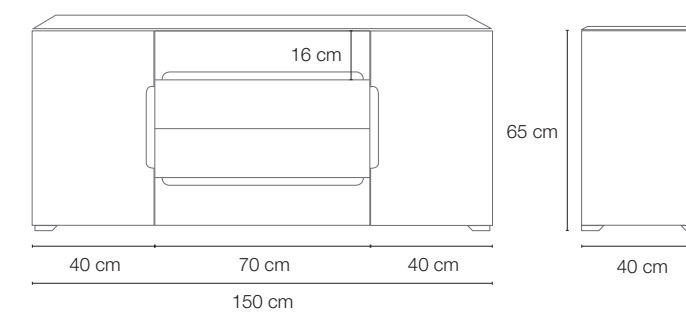

Size

W 100 cm
D 28 cm
H 70 cm

Size

W 107 cm
D 33 cm
H 74 cm

Size

W 121 cm
D 55 cm
H 36 cm

Melamine structure

Available colour:

2 box unit

.....
Size

W 150 D 40 H 65 cm

Sideboard OPEN

.....
3 open compartments

2 box unit

Sideboard TWO

.....
2 drawers

2 open compartments

2 box unit

.....
Size

W 150 D 40 H 65 cm

Sideboard TWO

.....
2 drawers

2 open compartments

2 box unit

Sideboard FOUR

4 drawers

2 box unit

Size

W 150 D 40 H 65 cm

Sideboard FOUR

.....
4 drawers

2 box unit