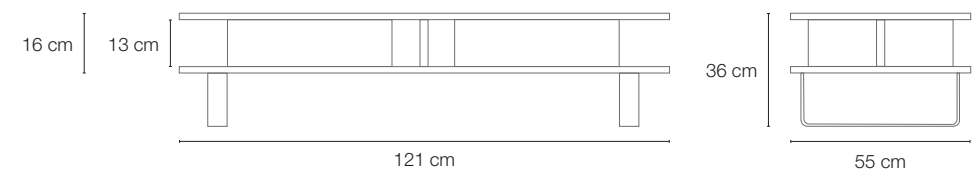

Size

W 100 cm
D 28 cm
H 70 cm

Size

W 107 cm
D 33 cm
H 74 cm

Size

W 121 cm
D 55 cm
H 36 cm

Melamine structure

Available colour:

2 open compartments

2 box unit

.....
Size

W 150 D 40 H 65 cm

Sideboard TWO

.....
2 drawers

2 open compartments

2 box unit

**Console
SMALL**

Size

W 100 D 28 H 70 cm

**Console
LARGE**

Size

W 107 D 33 H 74 cm

Console
SMALL AND LARGE

Console LARGE

W 107 D 33 H 74 cm

Console SMALL

W 100 D 28 H 70 cm

Console LARGE + Console SMALL

Coffee TABLE

.....
Size

W 121 D 55 H 36 cm