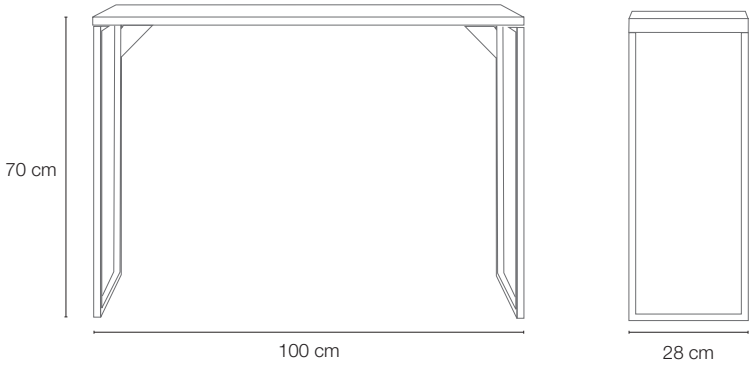

Size

W 100 cm
D 28 cm
H 70 cm

Size

W 107 cm
D 33 cm
H 74 cm

Size

W 121 cm
D 55 cm
H 36 cm

Melamine structure

Available colour:

2 open compartments

2 box unit

.....
Size

W 150 D 40 H 65 cm

Sideboard TWO

.....
2 drawers

2 open compartments

2 box unit

Sideboard FOUR

4 drawers

2 box unit

Size

W 150 D 40 H 65 cm

Sideboard FOUR

.....
4 drawers

2 box unit

**Console
SMALL**

Size

W 100 D 28 H 70 cm

**Console
LARGE**

Size

W 107 D 33 H 74 cm

Console
SMALL AND LARGE

Console LARGE