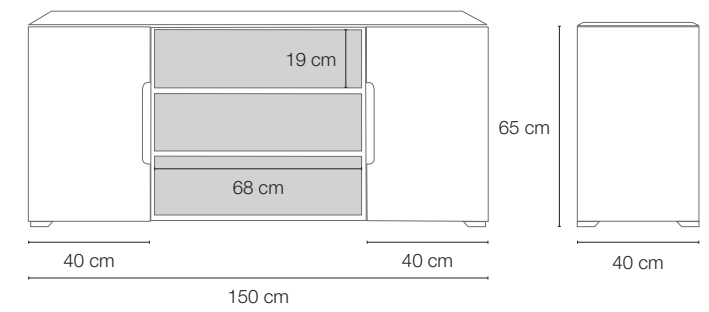

CONSOLE

LARGE

COFFEE TABLE**Size**

W 150 cm
D 40 cm
H 65 cm

Size

W 150 cm
D 40 cm
H 65 cm

Size

W 150 cm
D 40 cm
H 65 cm

Size

W 100 cm
D 28 cm
H 70 cm

Size

W 107 cm
D 33 cm
H 74 cm

Size

W 121 cm
D 55 cm
H 36 cm

Melamine structure

Available colour:

2 box unit

.....
Size

W 150 D 40 H 65 cm

Sideboard OPEN

.....
3 open compartments

2 box unit

Sideboard TWO

.....
2 drawers

2 open compartments

2 box unit

.....
Size

W 150 D 40 H 65 cm

Sideboard TWO

.....
2 drawers

2 open compartments

2 box unit