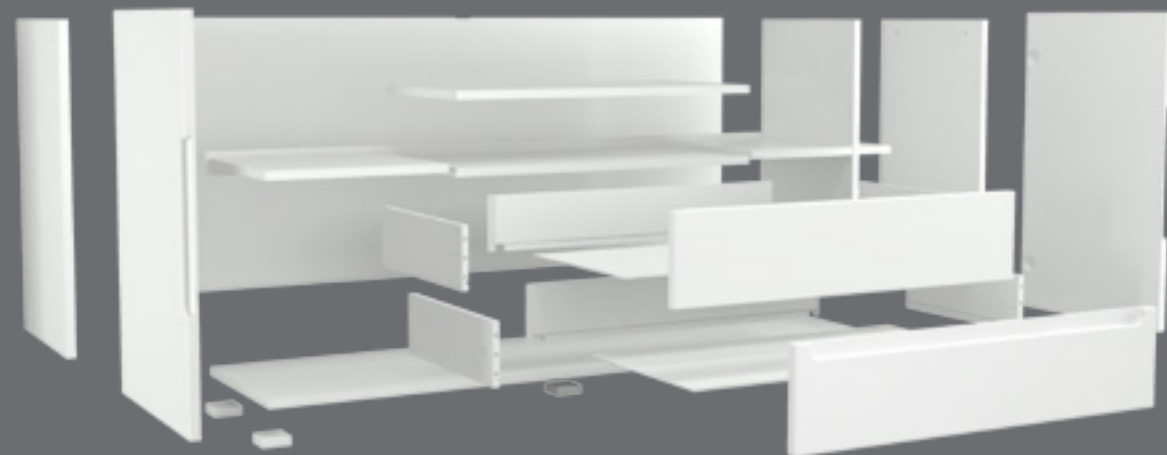

It's **FLAT PACK** collection
It's **very easy** to assemble
It's **Italian Design** and production