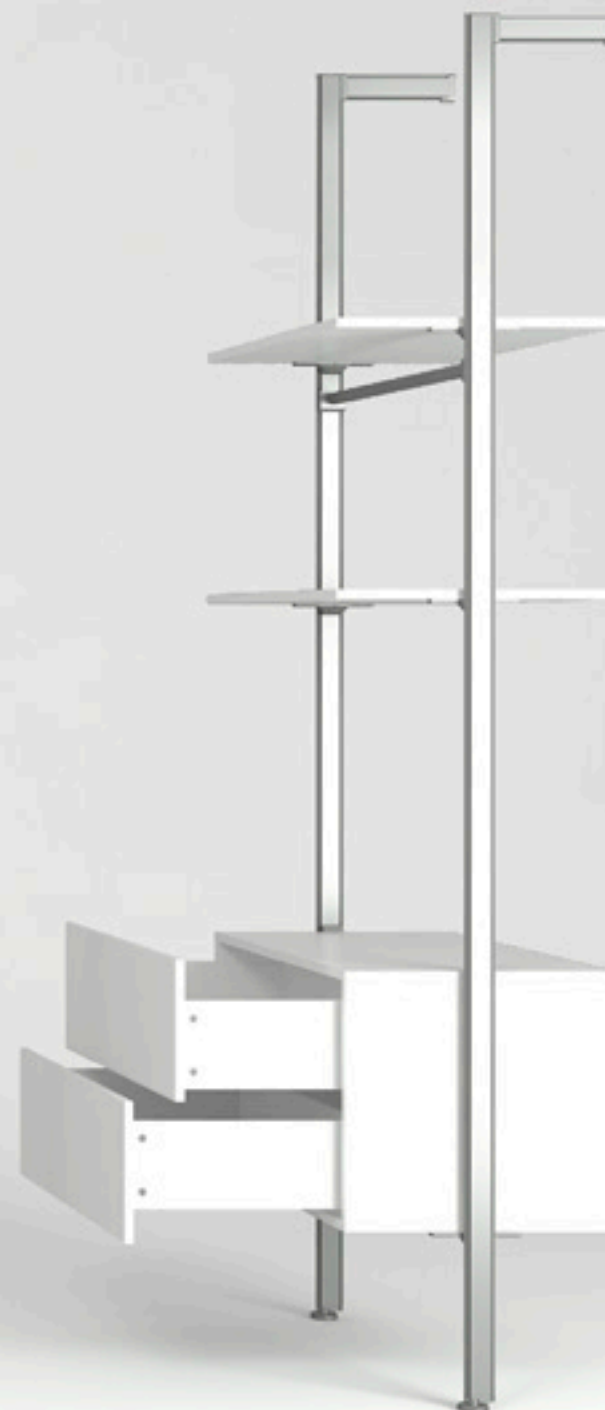

A

Size

W 82,9 cm
D 52,8 cm
H 260 cm

B

Size

W 42,9 cm
D 52,8 cm
H 260 cm

C

Size

I

Size

W 82,9 cm
D 140 cm
H 260 cm

L

Size

W 82,9 cm
D 50,8 cm
H 260 cm

M

Size

W 42,9 cm
D 50,8 cm
H 260 cm

N

Size

W 82,9 cm
D 52,8 cm
H 260 cm

Structure for ceiling
Available finishes:

Aluminum

Structure for wall
Available finishes:

Aluminum

Shelves and box unit
Available colours:

White
soft-textured

Gray
soft-textured

Furniture realized with a **soft-textured** surface that gives the element a **higher quality value**.

CEILING SYSTEM

WALL SYSTEM