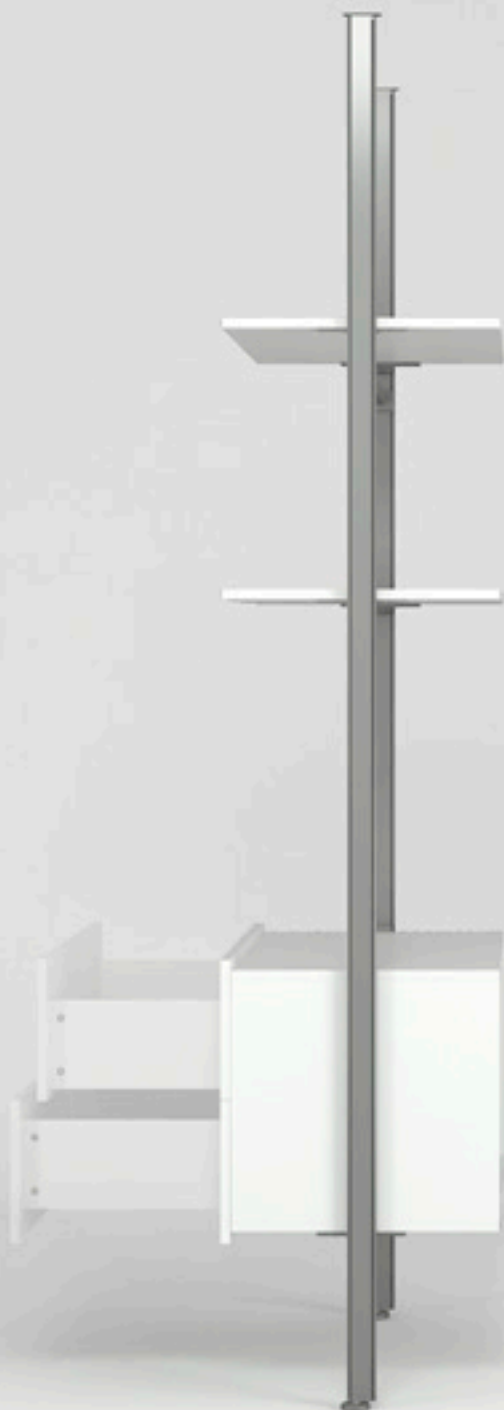

A

Size

W 82,9 cm
D 52,8 cm
H 260 cm

B

Size

W 42,9 cm
D 52,8 cm
H 260 cm

C

Size

W 82,9 cm
D 50,8 cm
H 260 cm

D

Size

W 42,9 cm
D 50,8 cm
H 260 cm

E

Size

W 82,9 cm
D 50,8 cm
H 260 cm

F

W 42,9 cm
D 50,8 cm
H 260 cm

N

Size

W 82,9 cm
D 52,8 cm
H 260 cm

Structure for ceiling
Available finishes:

Aluminum

Structure for wall
Available finishes:

Aluminum

Shelves and box unit
Available colours:

White
soft-textured

Gray
soft-textured

Furniture realized with a **soft-textured** surface that gives the element a **higher quality value**.

CEILING SYSTEM

WALL SYSTEM