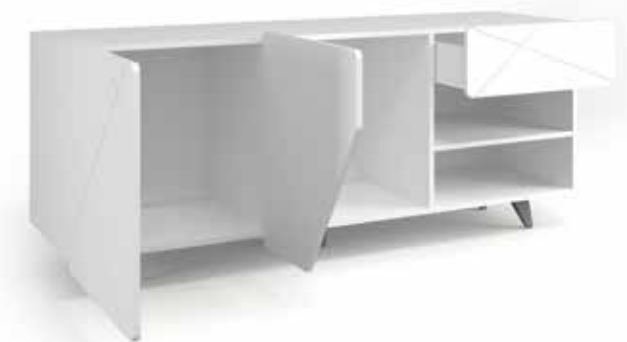

Sideboard  
**110**  
BURJ  
drawer

.....  
Size

W 110 D 45 H 70 cm

Sideboard  
**110**  
WOOD  
drawer

.....  
Size

W 110 D 45 H 70 cm

# Sideboard 165 EXTREME

.....  
Size

W 165 D 45 H 70 cm

Sideboard  
**165**  
EXTREME

Doors colour:

Structure colour:

White

White