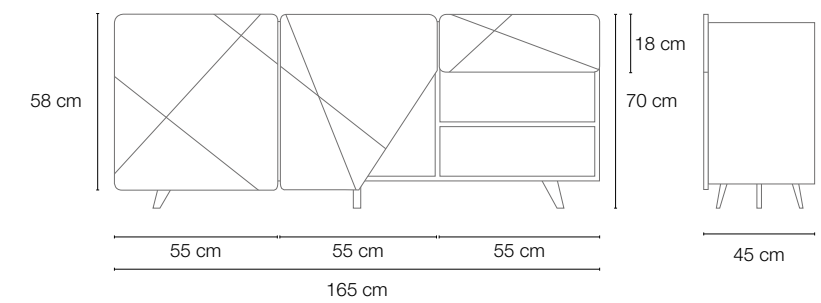

Sideboard  
**110**  
BURJ

.....  
Size

W 110 D 45 H 70 cm

Sideboard  
**110**  
WOOD

.....  
Size

W 110 D 45 H 70 cm

**Sideboard  
110  
EXTREME  
drawer**

.....  
**Size**

# Sideboard 110 EXTREME drawer

Doors colour:

Structure colour:

White

Gray

**Sideboard  
110  
VICTORY  
drawer**

.....  
**Size**

**W 110 D 45 H 70 cm**

Sideboard  
**110**  
BURJ  
drawer

.....  
Size

W 110 D 45 H 70 cm

Sideboard  
**110**  
WOOD  
drawer

.....  
Size

W 110 D 45 H 70 cm

# Sideboard 165 EXTREME

.....  
Size

W 165 D 45 H 70 cm

Sideboard  
**165**  
EXTREME

Doors colour:

Structure colour:

White

White