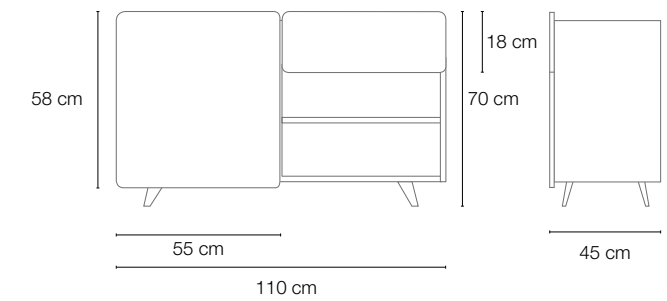

Sideboard  
**110**  
BURJ

.....  
Size

W 110 D 45 H 70 cm

Sideboard  
**110**  
WOOD

.....  
Size

W 110 D 45 H 70 cm

**Sideboard  
110  
EXTREME  
drawer**

.....  
**Size**

# Sideboard 110 EXTREME drawer

Doors colour:

Structure colour:

White

Gray

**Sideboard  
110  
VICTORY  
drawer**

.....  
**Size**

**W 110 D 45 H 70 cm**

Sideboard  
**110**  
BURJ  
drawer

.....  
Size

W 110 D 45 H 70 cm

Sideboard  
**110**  
WOOD  
drawer

.....  
Size

W 110 D 45 H 70 cm

# Sideboard 165 EXTREME

.....  
Size

W 165 D 45 H 70 cm

Sideboard  
**165**  
EXTREME

Doors colour:

Structure colour:

White

White