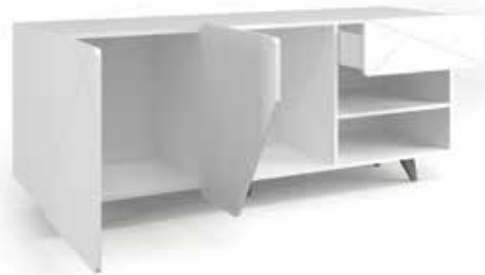

Sideboard  
**110**  
BURJ  
drawer

.....  
Size

W 110 D 45 H 70 cm

Sideboard  
**110**  
WOOD  
drawer

.....  
Size

W 110 D 45 H 70 cm

# Sideboard 165 EXTREME

.....  
Size

W 165 D 45 H 70 cm

Sideboard  
**165**  
EXTREME

Doors colour:

Structure colour:

White

White