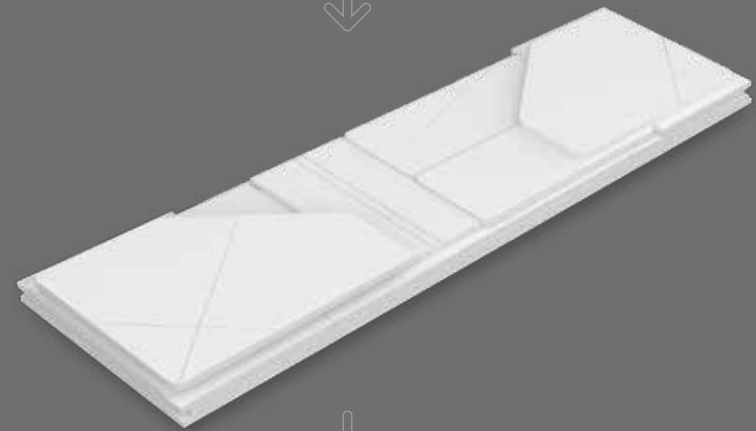

It's **FLAT PACK** collection  
It's **very easy** to assemble  
It's **Italian Design** and production

Sideboard **110**

Sideboard **110**  
WITH DRAWER

Sideboard **165**  
WITH DRAWER

Highboard

Tv Stand **165**  
WITH DRAWER

Tv Stand **220**  
WITH DRAWER

**Size**

**W** 110 cm

**D** 45 cm

**H** 70 cm

**Size**

**W** 110 cm

**D** 45 cm