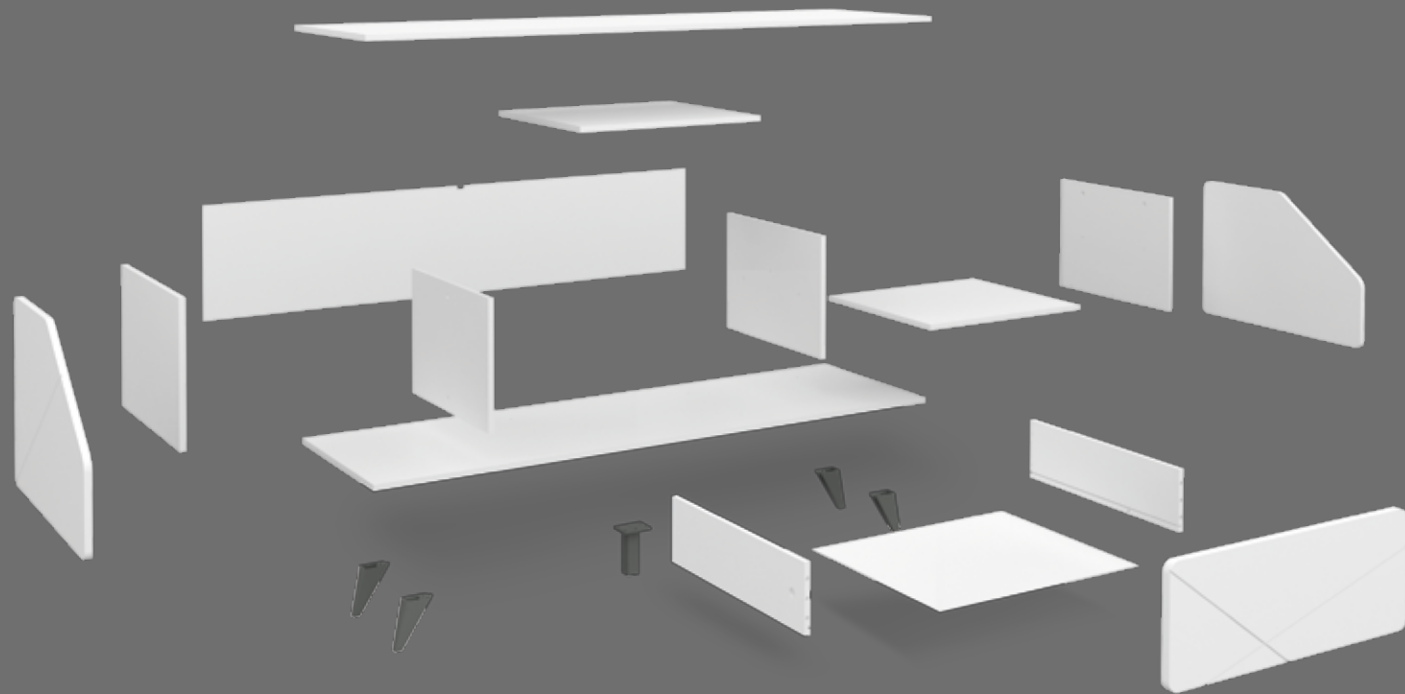

**3B S.p.a.**  
Via delle Industrie, 1  
31040 Salgareda (TV)-Italy

P. +39 0422 747053  
F. +39 0422 807594

E-mail: [3bspa@3bspa.com](mailto:3bspa@3bspa.com)

[3Bspa.com](http://3Bspa.com)

FLAT PACK FURNITURE

It's **FLAT PACK** collection  
It's **very easy** to assemble  
It's **Italian Design** and production

Sideboard **110**

Sideboard **110**  
WITH DRAWER

Sideboard **165**  
WITH DRAWER

Highboard

Tv Stand **165**  
WITH DRAWER

# Sideboard 165 EXTREME

.....  
Size

W 165 D 45 H 70 cm

Sideboard  
**165**  
EXTREME

Doors colour:

Structure colour:

White

White