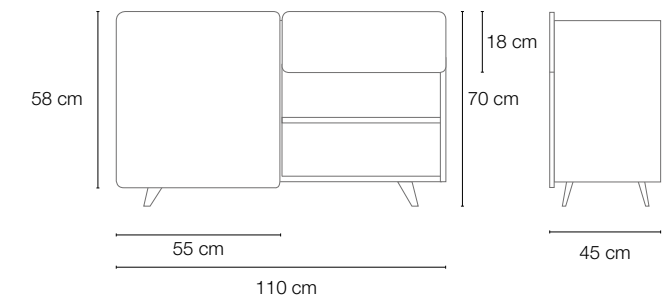

**H** 125 cm

**Size**

**W** 165 cm

**D** 45 cm

**H** 52 cm

**Size**

**W** 220 cm

**D** 45 cm

# Sideboard 110 EXTREME drawer

Doors colour:

Structure colour:

White

Gray

**Sideboard  
110  
VICTORY  
drawer**

.....  
**Size**

**W 110 D 45 H 70 cm**

Sideboard  
**110**  
BURJ  
drawer

.....  
Size

W 110 D 45 H 70 cm

Sideboard  
**110**  
WOOD  
drawer

.....  
Size

W 110 D 45 H 70 cm

# Sideboard 165 EXTREME

.....  
Size

W 165 D 45 H 70 cm

Sideboard  
**165**  
EXTREME

Doors colour:

Structure colour:

White

White