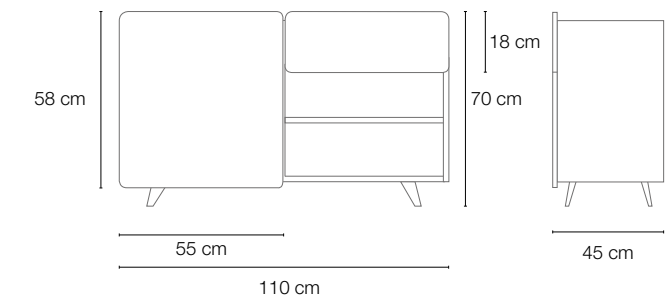

Sideboard  
**110**  
BURJ

.....  
Size

W 110 D 45 H 70 cm

Sideboard  
**110**  
WOOD

.....  
Size

W 110 D 45 H 70 cm

**Sideboard  
110  
EXTREME  
drawer**

.....  
**Size**

# Sideboard 110 EXTREME drawer

Doors colour:

Structure colour:

White

Gray

**Sideboard  
110  
VICTORY  
drawer**

.....  
**Size**

**W 110 D 45 H 70 cm**

Sideboard  
**110**  
BURJ  
drawer

.....  
Size

W 110 D 45 H 70 cm

Sideboard  
**110**  
WOOD  
drawer

.....  
Size

W 110 D 45 H 70 cm

# Sideboard 165 EXTREME

.....  
Size

W 165 D 45 H 70 cm

Sideboard  
**165**  
EXTREME

Doors colour:

Structure colour:

White

White