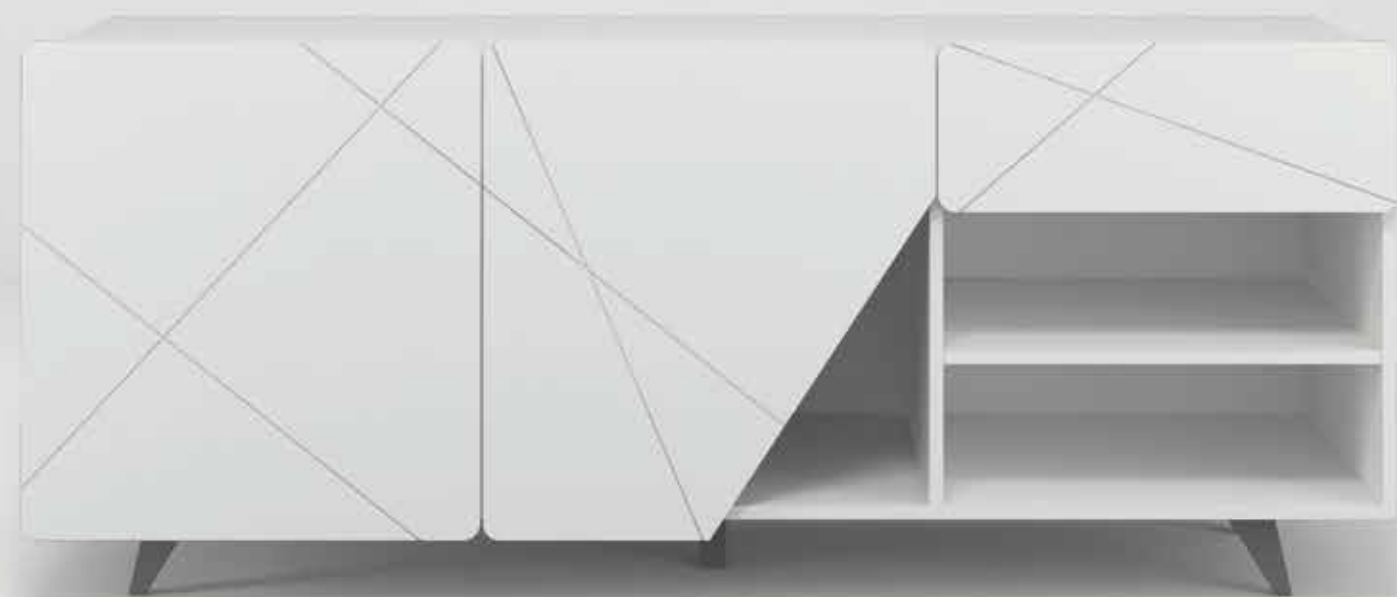

Sideboard  
**110**  
BURJ  
drawer

.....  
Size

W 110 D 45 H 70 cm

Sideboard  
**110**  
WOOD  
drawer

.....  
Size

W 110 D 45 H 70 cm

# Sideboard 165 EXTREME

.....  
Size

W 165 D 45 H 70 cm

Sideboard  
**165**  
EXTREME

Doors colour:

Structure colour:

White

White